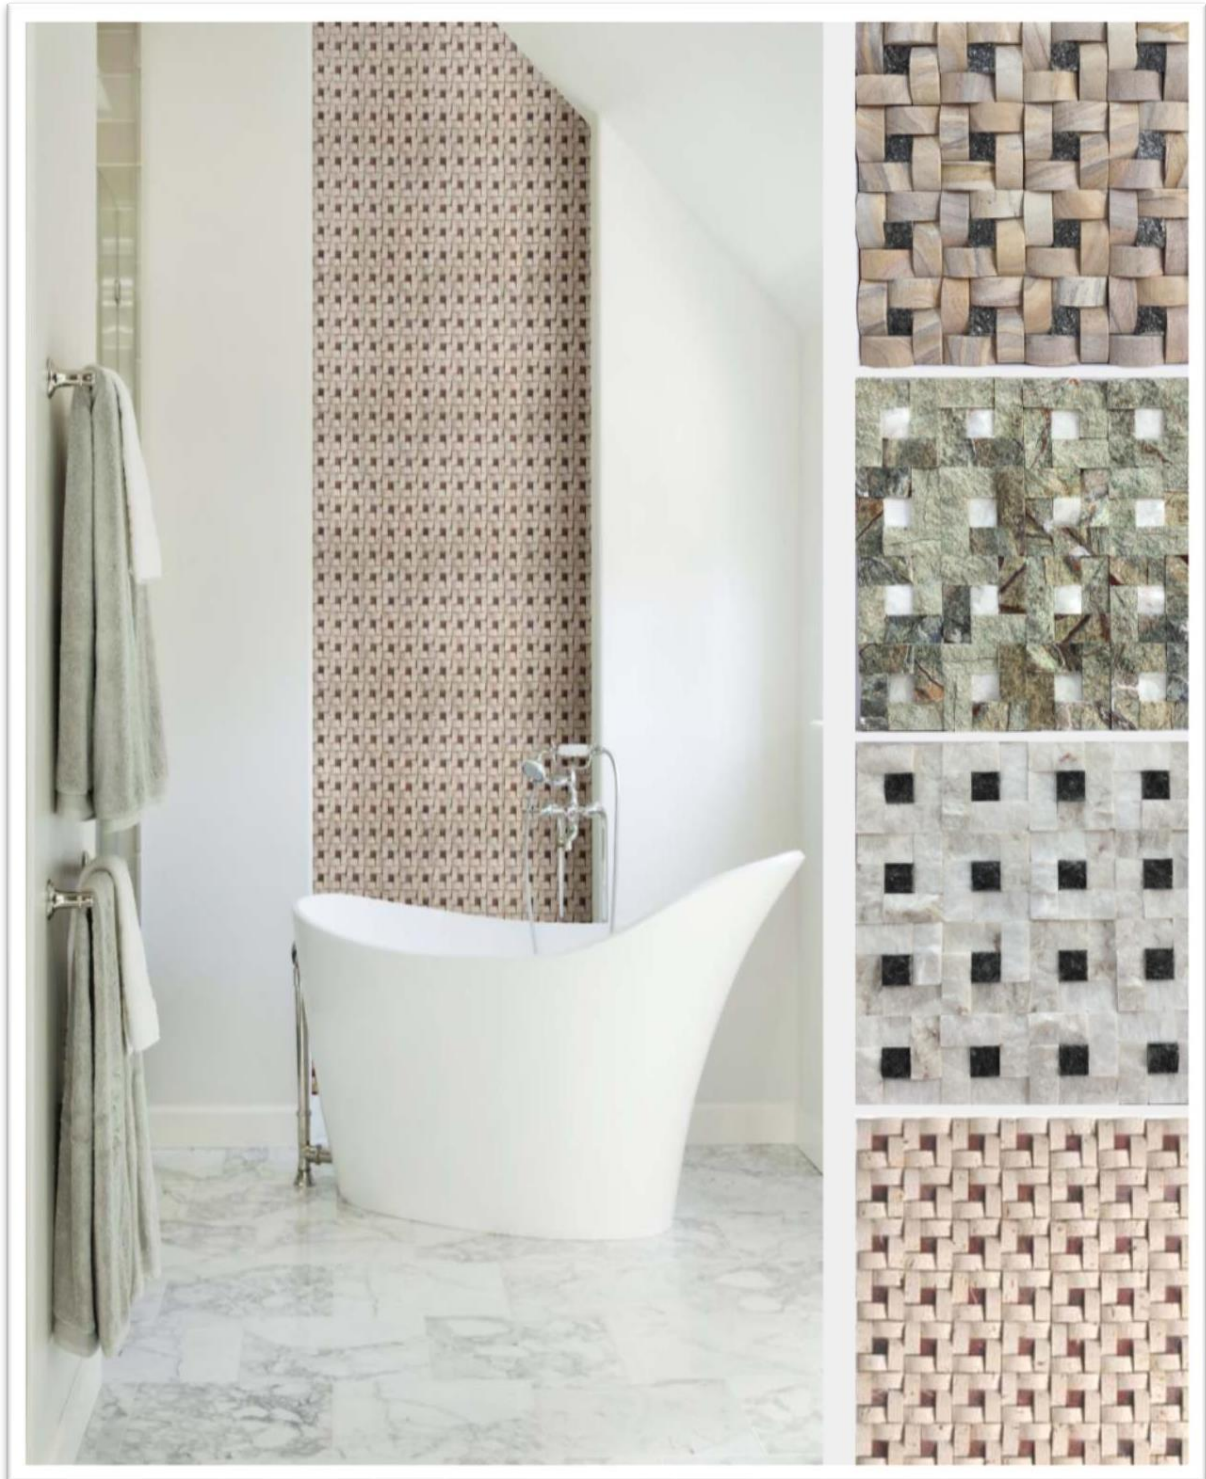

● Stone Mosaic

Stone Mosaic for interior and exterior.

Other designs, pattern, color and sizes are available.

[+919460868012](tel:+919460868012)

surajstonearts@gmail.com

surajstoneart.com

14

5