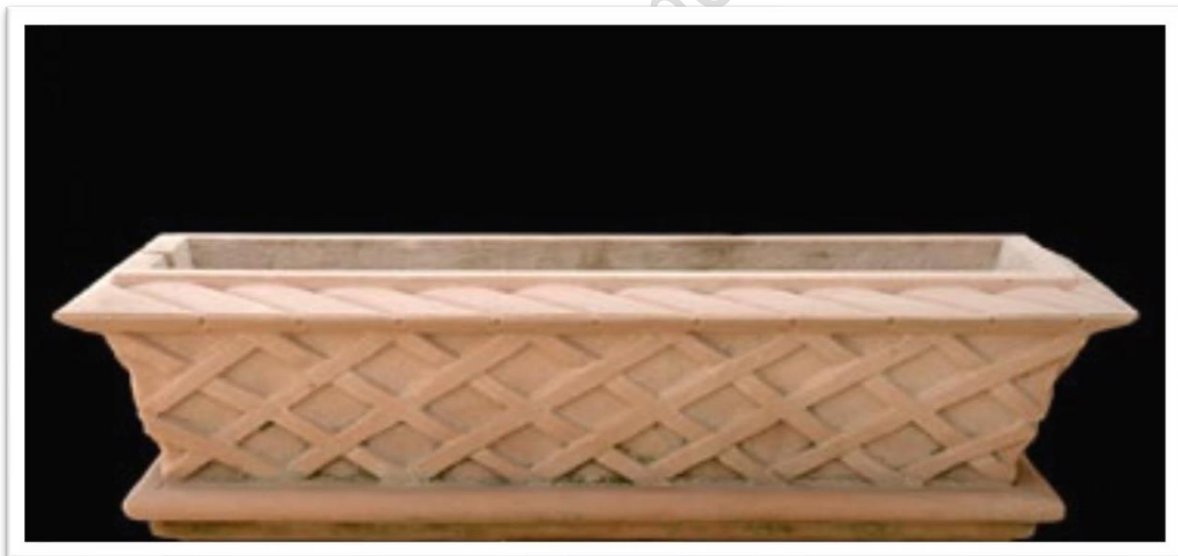

- Stone Planter

[+919460868012](tel:+919460868012)

surajstonearts@gmail.com

surajstoneart.com